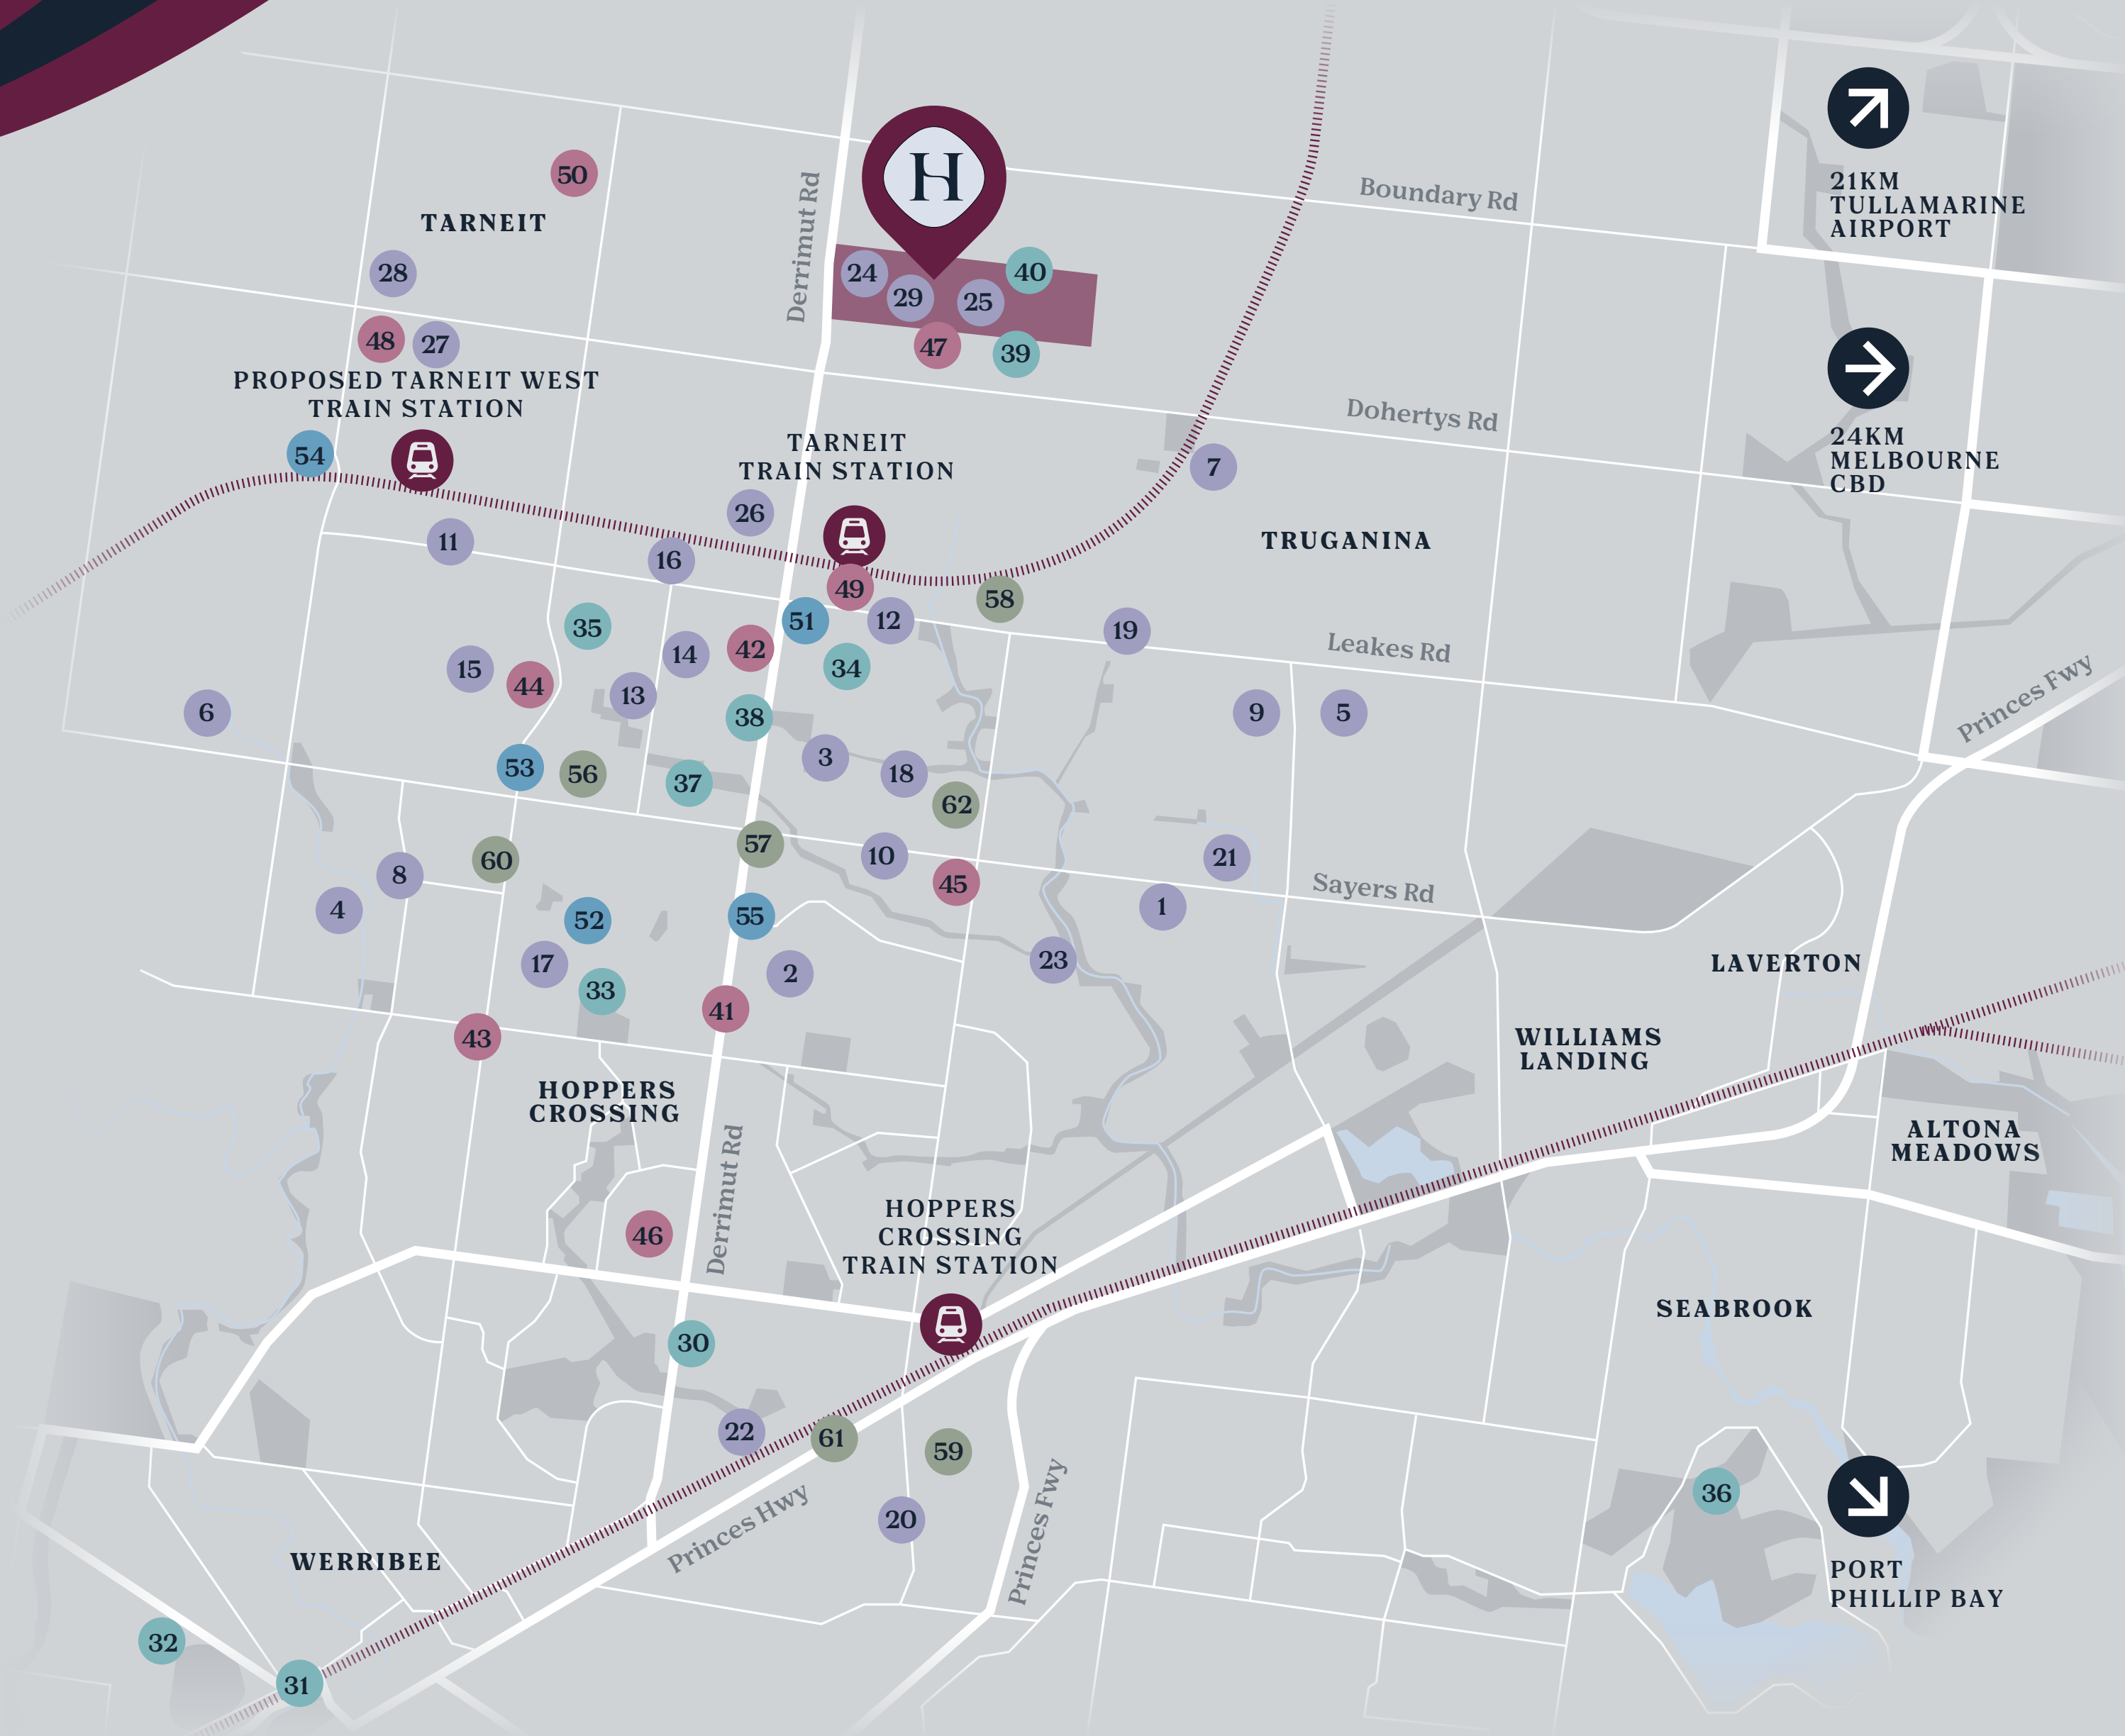

Harlow

T A R N E I T

Education & Childcare

- 1 Al-Taqwa College
- 2 Baden Powell College – Derrimut Heath Primary School
- 3 Baden Powell P-9 College
- 4 Davis Creek Primary School
- 5 Dohertys Creek P-9 College
- 6 Explorers Early Learning Tarneit
- 7 Garrang Wilam Primary School
- 8 Islamic College of Melbourne
- 9 St Clare's Catholic Primary School
- 10 St Francis of Assisi Catholic Primary School, Tarneit
- 11 St John The Apostle School
- 12 Tarneit Community Learning Centre
- 13 Tarneit Central Kindergarten
- 14 Tarneit P-9 College
- 15 Tarneit Rise Primary School
- 16 Tarneit Senior College
- 17 The Grange P-12 College
- 18 Thomas Carr College
- 19 Truganina P-9 College
- 20 Victoria University, Werribee Campus
- 21 Westbourne Grammar School
- 22 Warringa Park School
- 23 Yerrambooe Kindergarten
- 24 Proposed Private Collage
- 25 Future Non-Government School
- 26 Future Non-Government School
- 27 Future Non-Government School
- 28 Future Government Primary School
- 29 Future Childcare Centre

Shopping & Retail

- 41 Hogan's Corner Shopping Centre
- 42 Tarneit Central Shopping Centre
- 43 Tarneit West Village
- 44 Tarneit Gardens Shopping Centre
- 45 Wyndham Village Shopping Centre
- 46 Pacific Werribee
- 47 Future Town Centre
- 48 Future Town Centre
- 49 Future Major Town Centre
- 50 Future Town Centre

Community

- 51 Gateway Christian Church
- 52 GreaterLife Church Hoppers Crossing
- 53 Kingdom Hall of Jehovah's Witnesses
- 54 SMVS Swaminarayan Hindu Temple Tarneit
- 55 St James the Apostle Catholic Church

Medical Services

- 56 755 Sayers Road Medical Centre
- 57 Derrimut Road Health Clinic
- 58 HealthWest Medical & Specialist Centre
- 59 St Vincent's Private Hospital, Werribee
- 60 WellCrest Tarneit Medical Centre
- 61 Werribee Mercy Hospital
- 62 Wyndham Village Medical Centre